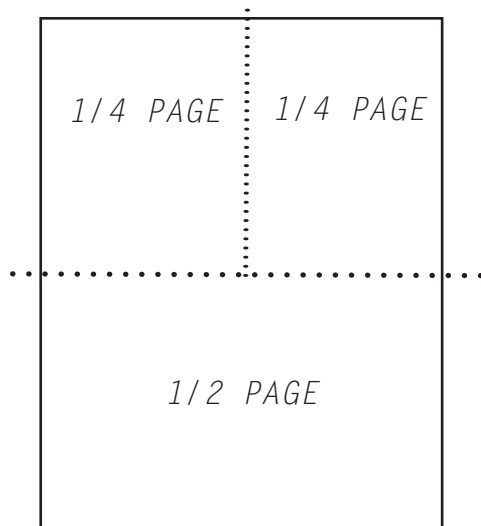

witches

A D V E R T I S I N G

So you'd like to advertise within *Witches*? Here's how it works.

We have a "witches noticeboard" which is an insert within the magazine for advertisers.

A 1/4 page advert is **£25**.

A 1/2 page advert is **£50**.

A whole page advert is **£100**.

To reserve space in the insert, email witchesmag@outlook.com, and specify what size ad you would like, and an invoice will be issued to you. Once paid, your space will be reserved.

The dimensions for our ads are:

1/4 page:

136mm x 91mm + a 6mm bleed

1/2 page:

136mm x 183mm + a 6mm bleed

Whole Page:

273mm x 183mm + a 6mm bleed.