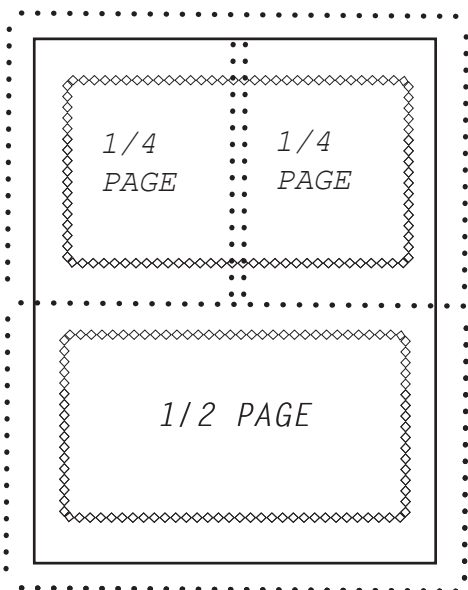

The dimensions for our ads are:

1/4 page:

136mm x 91mm + a 6mm bleed

1/2 page:

136mm x 183mm + a 6mm bleed

Whole Page:

273mm x 183mm + a 6mm bleed.

witches

A D V E R T I S I N G

How do bleeds work?

When you print a magazine, you allow for a bit of room around the edge of the paper, which is trimmed off at the end of the printing process for a neater finish.

The 'circle' dotted line shows how much extra room you should allow for in your adverts. I ask for a 6mm bleed, so there's **6mm of extra room** around the edge. Your background image/colour should meet this line.

Make sure that **all text/logos/important information is within the diamond inner line, 13mm from main edge of the page (bold line)**.

All image artwork for adverts **must be a minimum of 300dpi**; adverts under this resolution cannot be accepted, as they'll pixelate when they print!